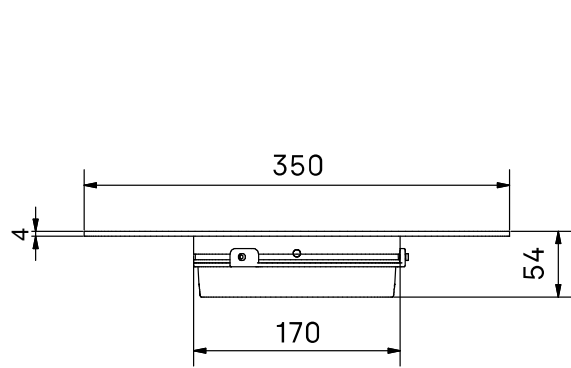

ALBA Wall

Design by Jordi Blasi

Specifications

Description
ALBA 350MM

Article number
2003212

Colour
Gold anodized

Size (mm)
Ø350xH54mm

Light output
335lm

CRI/CT
927

Power
13W

Control
Dimmable

Life time
L80B10 50 000h

ALBA Wall

Design by Jordi Blasi

Specifications

Description ALBA 490MM	Article number 2003214	Colour Gold anodized	Size (mm) Ø490xH54mm
Light output 335lm	CRI/CT 927	Power 13W	Control Dimmable
Life time L80B10 50 000h			

ALBA Wall

Design by Jordi Blasi

Specifications

Description ALBA 600MM	Article number 2003216	Colour Gold anodized	Size (mm) Ø600xH54mm
Light output 335lm	CRI/CT 927	Power 13W	Control Dimmable
Life time L80B10 50 000h			

This product contains a light source with energy efficiency class G
to regulation (EU) No 2019/2015

Measurements

Ø350

Ø490

Ø600