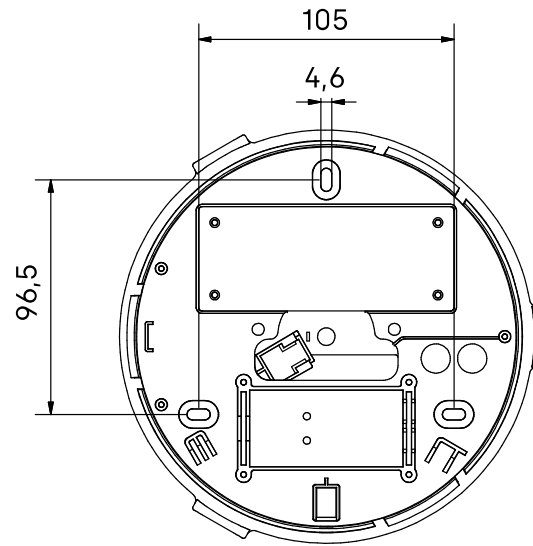

CRI/CT
927

Power
13W

Control
Dimmable

Life time
L80B10 50 000h

ALBA Wall

Design by Jordi Blasi

Specifications

Description ALBA 490MM	Article number 2003214	Colour Gold anodized	Size (mm) Ø490xH54mm
Light output 335lm	CRI/CT 927	Power 13W	Control Dimmable
Life time L80B10 50 000h			

ALBA Wall

Design by Jordi Blasi

Specifications

Description ALBA 600MM	Article number 2003216	Colour Gold anodized	Size (mm) Ø600xH54mm
Light output 335lm	CRI/CT 927	Power 13W	Control Dimmable
Life time L80B10 50 000h			

Incl. light source, 13W ledmodule, colour temperature 2700K
CRI 90 L90 B10 50 000h. Housing for light engine is in frosted polycarbonate

Light control

Dimmable by turning front plate clockwise.

Energy classification

This product contains a light source with energy efficiency class G
to regulation (EU) No 2019/2015

Measurements

Ø350

Ø490

Ø600