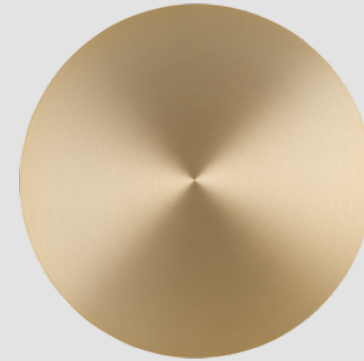

ALBA Wall

Design by Jordi Blasi

Specifications

Description
ALBA 350MM

Article number
2003212

Colour
Gold anodized

Size (mm)
Ø350xH54mm

Light output
335lm

CRI/CT
927

Power
13W

Control
Dimmable

Life time
L80B10 50 000h

ALBA Wall

Design by Jordi Blasi

Specifications

Description ALBA 490MM	Article number 2003214	Colour Gold anodized	Size (mm) Ø490xH54mm
Light output 335lm	CRI/CT 927	Power 13W	Control Dimmable
Life time L80B10 50 000h			

ALBA Wall

Design by Jordi Blasi

Specifications

Description ALBA 600MM	Article number 2003216	Colour Gold anodized	Size (mm) Ø600xH54mm
Light output 335lm	CRI/CT 927	Power 13W	Control Dimmable
Life time L80B10 50 000h			

General information

Material

Shade in brushed anodized aluminium colour gold.

Installation

Mounted on wall with concealed wiring or surface mounted.

Connection

Snap-in terminal block 3x2.5 mm²

Light source