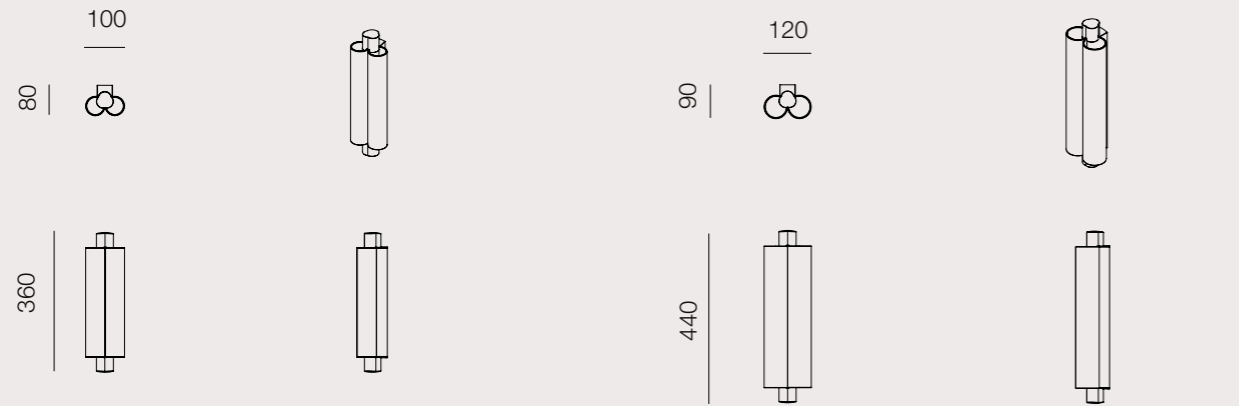

WALL

PENDANT