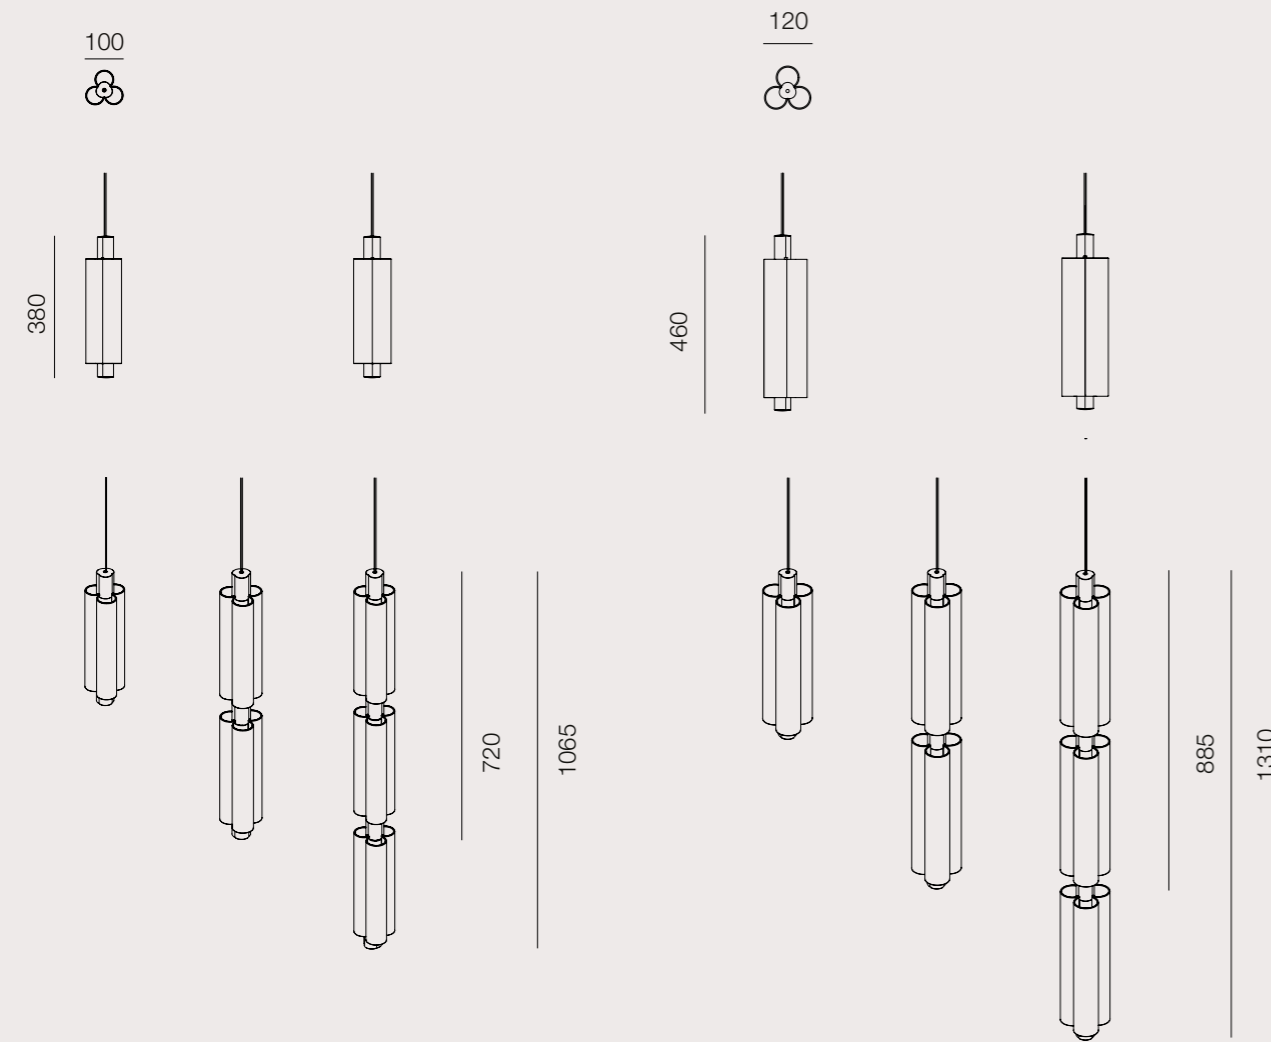

DATA

	SINGLE SMALL PENDANT	DOUBLE SMALL PENDANT	TRIPLE SMALL PENDANT	SINGLE LARGE PENDANT	DOUBLE LARGE PENDANT	TRIPLE LARGE PENDANT	SMALL WALL	LARGE WALL
LIGHTSOURCE	INTEGRATED LED							
POWER	15W	30W	45W	20W	40W	60W	10W	14W
LUMENS (SOURCE)	1350lm	2700lm	4050lm	1890lm	3780lm	5670lm	900lm	1260lm
LUMENS (DELIVERED)	-	-	-	-	-	-	-	-
CRI	CRI90							
PRIMARY VOLTAGE (TO DRIVER)	220-240VAC							
SECONDARY VOLTAGE (TO FITTING)	24VDC CONSTANT VOLTAGE						220-240VAC (INTEGRATED DRIVER MODEL ONLY)	
PRODUCT WEIGHT	1.6kg	3.2kg	4.8kg	2.2kg	4.3kg	6.5kg	1.6kg	2.1kg
PACKED WEIGHT (FITTING)	2.7kg	4.5kg	6kg	3.3kg	4.9kg	7.6kg	1.9kg	2.4kg
PACKED DIMENSIONS	20x15x44CM	33x15x44CM	46x15x44CM	22x16x44CM	36x16x44CM	52x16x44CM	14x13x42CM	16x15x50CM
DRIVER LOCATION: NON DIMMABLE OPTION	REMOTE	REMOTE	REMOTE	REMOTE	REMOTE	REMOTE	REMOTE	REMOTE
DRIVER LOCATION: PHASE CUT/TRIAC OPTION	REMOTE	REMOTE	REMOTE	REMOTE	REMOTE	REMOTE	INTEGRATED	INTEGRATED
DRIVER LOCATION: DALI / SWITCH-DIM OPTION	REMOTE	REMOTE	REMOTE	REMOTE	REMOTE	REMOTE	REMOTE	REMOTE
DRIVER LOCATION: 1-10V OPTION	REMOTE	REMOTE	REMOTE	REMOTE	REMOTE	REMOTE	REMOTE	REMOTE
IP RATING	IP20							
L70	50,000 HOURS