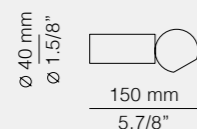

Wall / Led 3W On/Off

A-4070