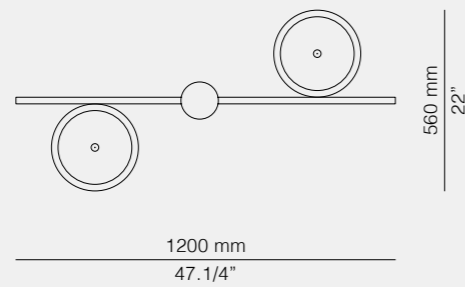

T-4061

T-4062