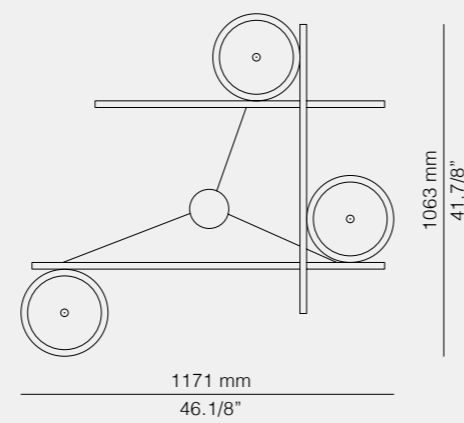

MOOD

○ Nude ○ White

Spect Sheets

Led 19W Dim

M-4066 + Flat Support

M-4066 + Wall Support Stem

M-4066 + Table Support

M-4066 + Floor Support

M-4066 + Ceiling Support

T-4061

T-4062

T-4063