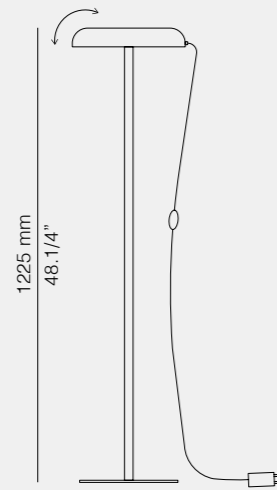

M-4066 + Wall Support Stem

M-4066 + Table Support

M-4066 + Floor Support