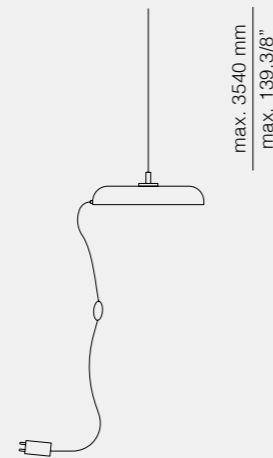

M-4066 + Ceiling Support