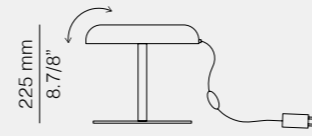

MOOD

○ Nude ○ White

Spect Sheets

Led 19W Dim

M-4066 + Flat Support

M-4066 + Wall Support Stem

M-4066 + Table Support

M-4066 + Floor Support