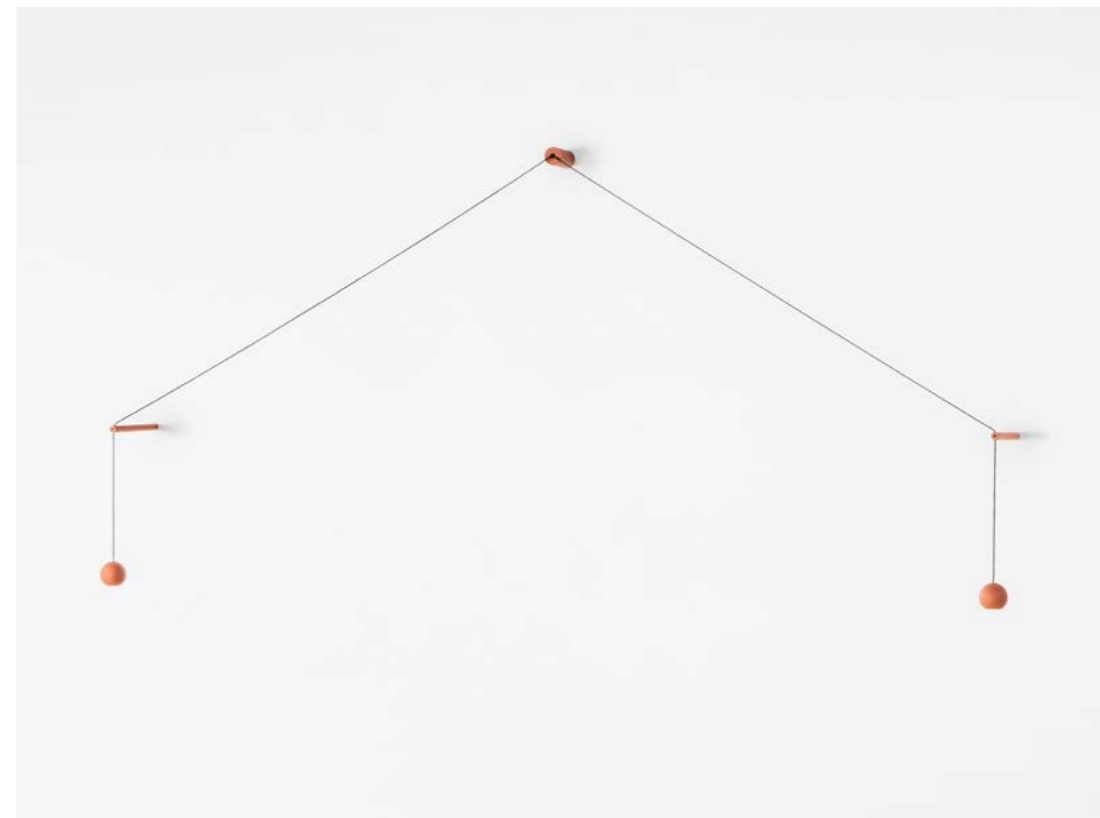

estiluz[®]

COMPASS by Nahrang Studio

COMPASS by Nahrang Studio

COMPASS

by Nahtrang Studio

COMPASS light distills into pure, simple structures. The breaking starting point is an elegant tension of the movement of the compass, of how from a point of union we can vary the angles, the form and the light. There is an interplay of weights and gravitational movement of the elements, and the same luminaire can change its geometry and functionality.

Compass Single, Double & Linear Composition

Compass Composition with 4 or 6 Spheres

Compass Table & Floor

COMPASS

Compass Single & Double Wall

COMPASS

Suspensions / Led 6,2W Dim

T-4074